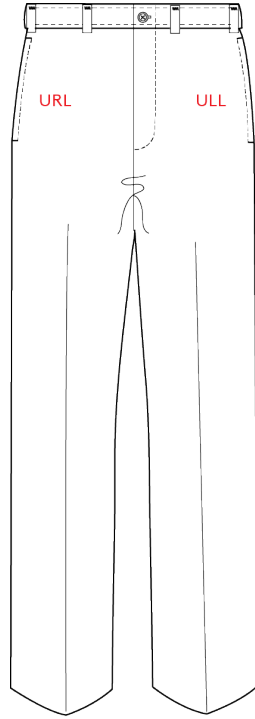

LANDS' END BUSINESS

LOGO PLACEMENT GUIDE

KEY:

ALC Above Left Cuff
CCB Collar Center Back
RSS Right Side Sleeve
UPP Upper Pocket
ULL Upper Left Leg
SHL Shoulder Left

ARC Above Right Cuff
CFU Center Front Upper
LSS Left Side Sleeve
POC Pocket
URL Upper Right Leg
SHR Shoulder Right

BBY Back Below Yoke
CLS Collar Left Side
RSC Right Side Chest
RCU Right Cuff
LBP Left Back Pocket

CBU Center Back Upper
CRS Collar Right Side
LSC Left Side Chest
LCU Left Cuff
RBP Right Back Pocket

NOTE: Not every location may be available on every garment. Please contact our sales team regarding specific style information.

DRESS SHIRTS

FRONT

BACK

POLO

SWEATSHIRT

FRONT

BACK

JACKET

THERMACHECK

PANTS

FRONT

BACK

SKIRT

SHORTS

FRONT

BACK