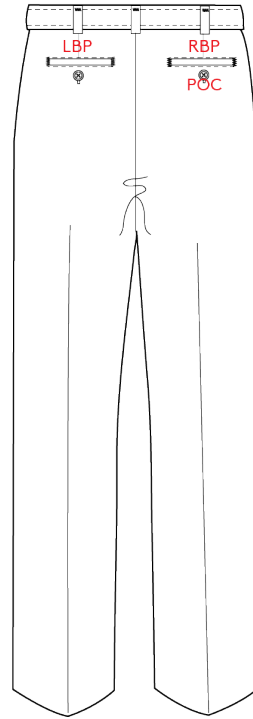

LANDS' END BUSINESS

LOGO PLACEMENT GUIDE

KEY:

ALC Above Left Cuff
CCB Collar Center Back
RSS Right Side Sleeve
UPP Upper Pocket
ULL Upper Left Leg
SHL Shoulder Left

ARC Above Right Cuff
CFU Center Front Upper
LSS Left Side Sleeve
POC Pocket
URL Upper Right Leg
SHR Shoulder Right

BBY Back Below Yoke
CLS Collar Left Side
RSC Right Side Chest
RCU Right Cuff
LBP Left Back Pocket

CBU Center Back Upper
CRS Collar Right Side
LSC Left Side Chest
LCU Left Cuff
RBP Right Back Pocket

NOTE: Not every location may be available on every garment. Please contact our sales team regarding specific style information.

THERMACHECK

PANTS

FRONT

BACK

SKIRT

SHORTS

FRONT

BACK

CAP

TOTE