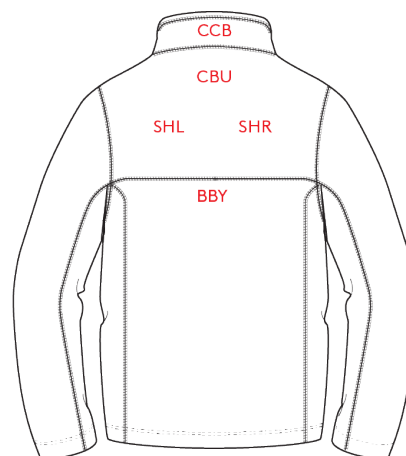

LANDS' END BUSINESS

LOGO PLACEMENT GUIDE

KEY:

ALC Above Left Cuff
CCB Collar Center Back
RSS Right Side Sleeve
UPP Upper Pocket
ULL Upper Left Leg
SHL Shoulder Left

ARC Above Right Cuff
CFU Center Front Upper
LSS Left Side Sleeve
POC Pocket
URL Upper Right Leg
SHR Shoulder Right

BBY Back Below Yoke
CLS Collar Left Side
RSC Right Side Chest
RCU Right Cuff
LBP Left Back Pocket

CBU Center Back Upper
CRS Collar Right Side
LSC Left Side Chest
LCU Left Cuff
RBP Right Back Pocket

NOTE: Not every location may be available on every garment. Please contact our sales team regarding specific style information.

DRESS SHIRTS

FRONT

BACK

POLO

SWEATSHIRT

FRONT

BACK

JACKET

THERMACHECK

PANTS

FRONT

BACK

SKIRT

SHORTS

FRONT

BACK