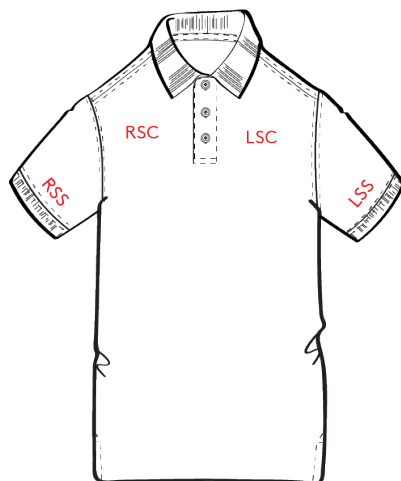

LANDS' END BUSINESS

LOGO PLACEMENT GUIDE

KEY:

ALC Above Left Cuff
CCB Collar Center Back
RSS Right Side Sleeve
UPP Upper Pocket
ULL Upper Left Leg
SHL Shoulder Left

ARC Above Right Cuff
CFU Center Front Upper
LSS Left Side Sleeve
POC Pocket
URL Upper Right Leg
SHR Shoulder Right

BBY Back Below Yoke
CLS Collar Left Side
RSC Right Side Chest
RCU Right Cuff
LBP Left Back Pocket

CBU Center Back Upper
CRS Collar Right Side
LSC Left Side Chest
LCU Left Cuff
RBP Right Back Pocket

NOTE: Not every location may be available on every garment. Please contact our sales team regarding specific style information.

DRESS SHIRTS

FRONT

BACK

POLO

SWEATSHIRT

FRONT

BACK

JACKET

THERMACHECK

PANTS

FRONT

BACK

SKIRT

SHORTS

FRONT

BACK