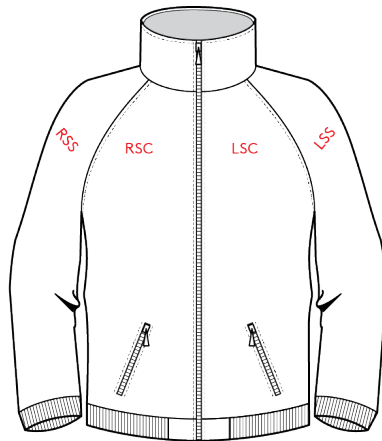

LANDS' END BUSINESS

LOGO PLACEMENT GUIDE

KEY:

ALC Above Left Cuff
CCB Collar Center Back
RSS Right Side Sleeve
UPP Upper Pocket
ULL Upper Left Leg
SHL Shoulder Left

ARC Above Right Cuff
CFU Center Front Upper
LSS Left Side Sleeve
POC Pocket
URL Upper Right Leg
SHR Shoulder Right

BBY Back Below Yoke
CLS Collar Left Side
RSC Right Side Chest
RCU Right Cuff
LBP Left Back Pocket

CBU Center Back Upper
CRS Collar Right Side
LSC Left Side Chest
LCU Left Cuff
RBP Right Back Pocket

NOTE: Not every location may be available on every garment. Please contact our sales team regarding specific style information.

DRESS SHIRTS

FRONT

BACK

POLO

SWEATSHIRT

FRONT

BACK

JACKET

THERMACHECK

PANTS

FRONT

BACK

SKIRT

SHORTS

FRONT

BACK