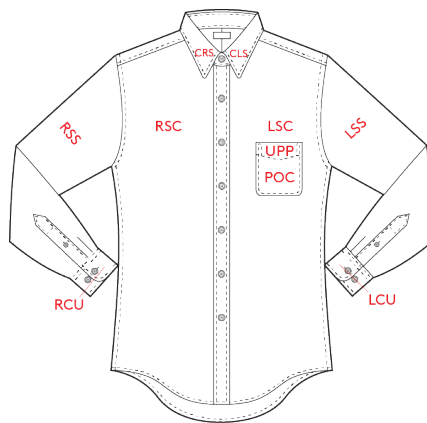

LANDS' END BUSINESS

LOGO PLACEMENT GUIDE

KEY:

ALC Above Left Cuff
CCB Collar Center Back
RSS Right Side Sleeve
UPP Upper Pocket
ULL Upper Left Leg
SHL Shoulder Left

ARC Above Right Cuff
CFU Center Front Upper
LSS Left Side Sleeve
POC Pocket
URL Upper Right Leg
SHR Shoulder Right

BBY Back Below Yoke
CLS Collar Left Side
RSC Right Side Chest
RCU Right Cuff
LBP Left Back Pocket

CBU Center Back Upper
CRS Collar Right Side
LSC Left Side Chest
LCU Left Cuff
RBP Right Back Pocket

NOTE: Not every location may be available on every garment. Please contact our sales team regarding specific style information.

DRESS SHIRTS

FRONT

BACK

POLO

SWEATSHIRT

FRONT

BACK

JACKET

THERMACHECK

PANTS

FRONT

BACK

SKIRT

SHORTS

FRONT

BACK