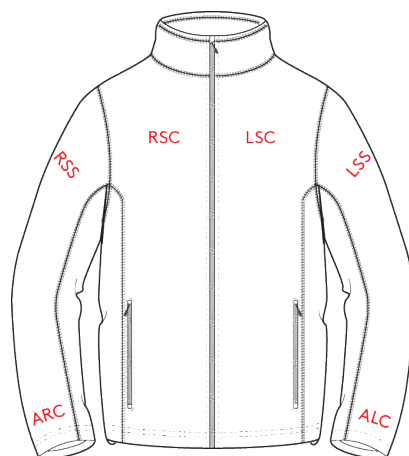

LANDS' END BUSINESS

LOGO PLACEMENT GUIDE

KEY:

ALC Above Left Cuff
CCB Collar Center Back
RSS Right Side Sleeve
UPP Upper Pocket
ULL Upper Left Leg
SHL Shoulder Left

ARC Above Right Cuff
CFU Center Front Upper
LSS Left Side Sleeve
POC Pocket
URL Upper Right Leg
SHR Shoulder Right

BBY Back Below Yoke
CLS Collar Left Side
RSC Right Side Chest
RCU Right Cuff
LBP Left Back Pocket

CBU Center Back Upper
CRS Collar Right Side
LSC Left Side Chest
LCU Left Cuff
RBP Right Back Pocket

NOTE: Not every location may be available on every garment. Please contact our sales team regarding specific style information.

DRESS SHIRTS

FRONT

BACK

POLO

SWEATSHIRT

FRONT

BACK

JACKET

THERMACHECK

PANTS

FRONT

BACK

SKIRT

SHORTS

FRONT

BACK